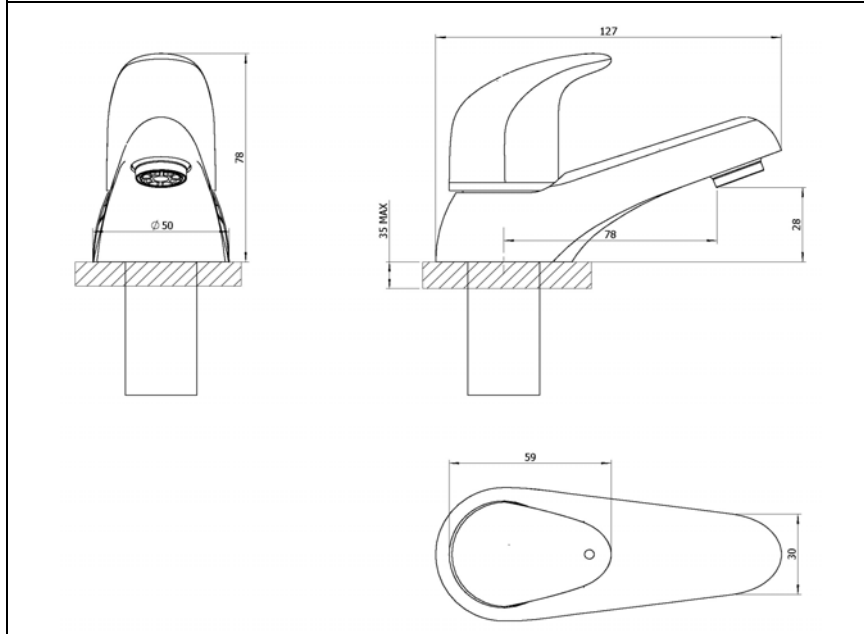

## 922071 – BATH TAP PAIR

### Specification

Finish	Chrome
Body	Brass
Fittings	Metal backnut & washer
Connection	3/4" BSP threaded tail
Min dynamic pressure	0.1
Max dynamic pressure	6
Max static pressure	16
Max water temperature	85°C

### Flow rates

Pressure	0.1	0.5	1	3
L/min	11.7	40.2	58.6	104

All Pressures are in Bar.  
 Dimensions supplied are nominal and subject to tolerance.  
 Inclusion of aerator (if supplied) or restrictors (sold separately unless stated) will affect flow rate result.  
 Performance details are based on trials under test conditions and for guidance only.  
 The Company reserves the right to change product specification without prior notice.